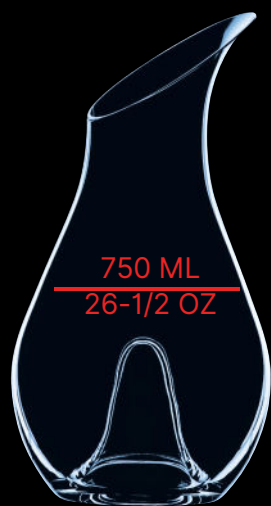

KARAFFER · MUNBLÅSTA · KRISTALL

750 ML
26-1/2 OZ

O SINGLE

1414/13
H: 8-7/8" (225 MM)
D: 4-3/4" (120 MM)
C: 34-1/2 OZ (980 CCM)
PRIS: 2159,20KR